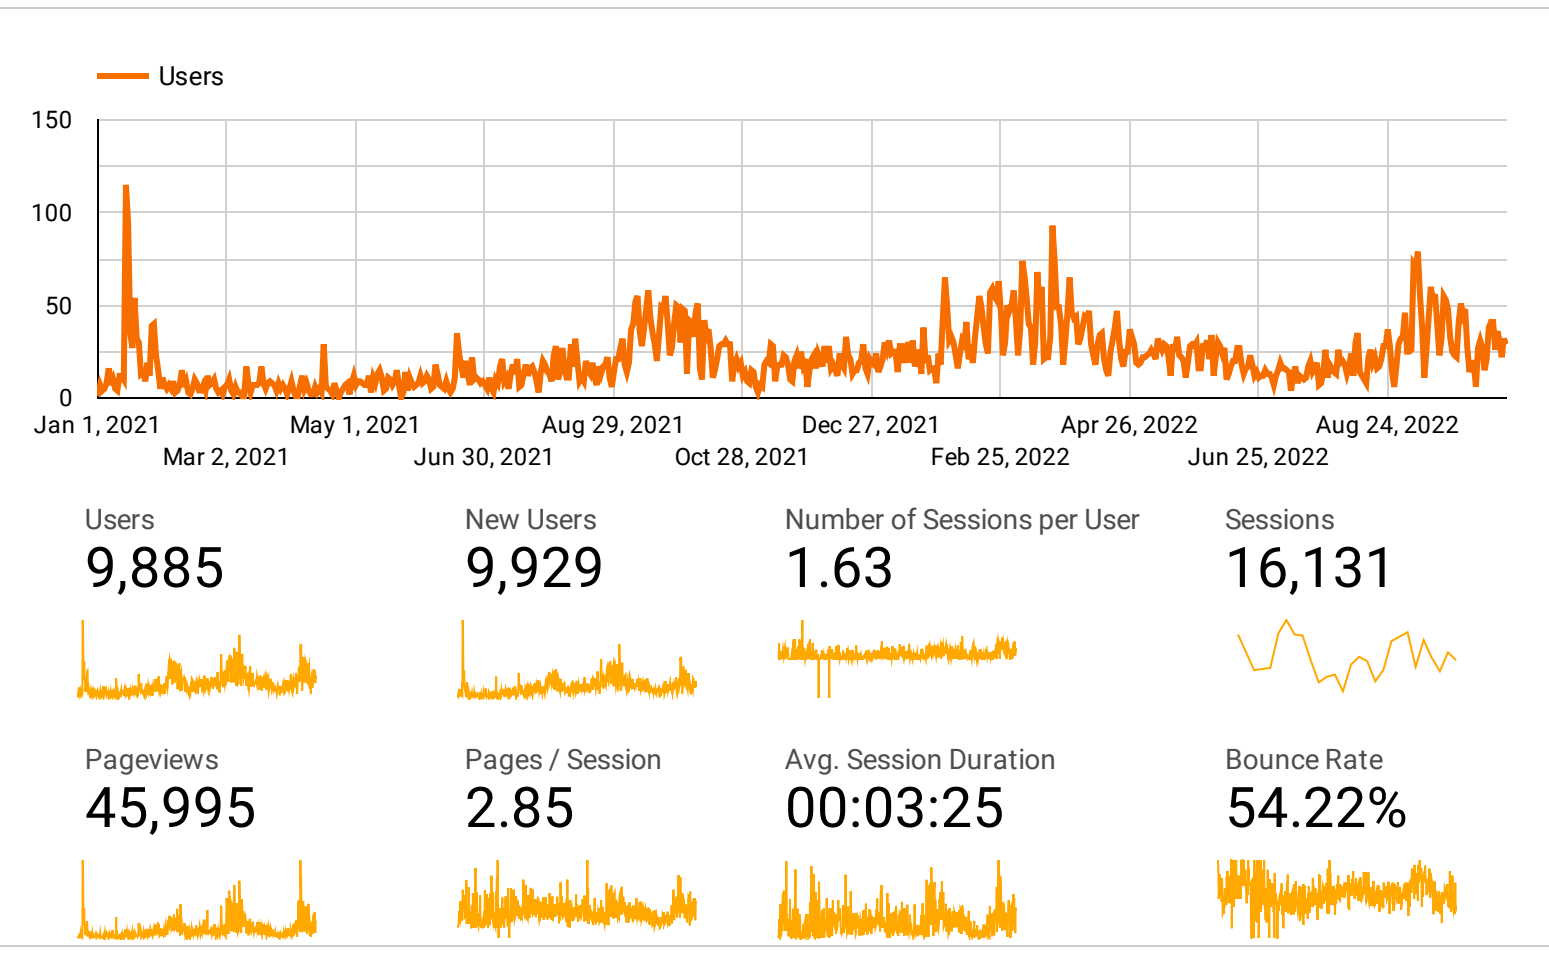

Google Analytics Audience Overview

Continent ▼ | Region ▼ | Channel ▼ | Device ▼ | Jan 1, 2021 - Oct 18, 2022 ▼

Your audience at a glance

Let's learn a bit more about your users!

PHYSICAL USERS ACCESSING

(5 working days)