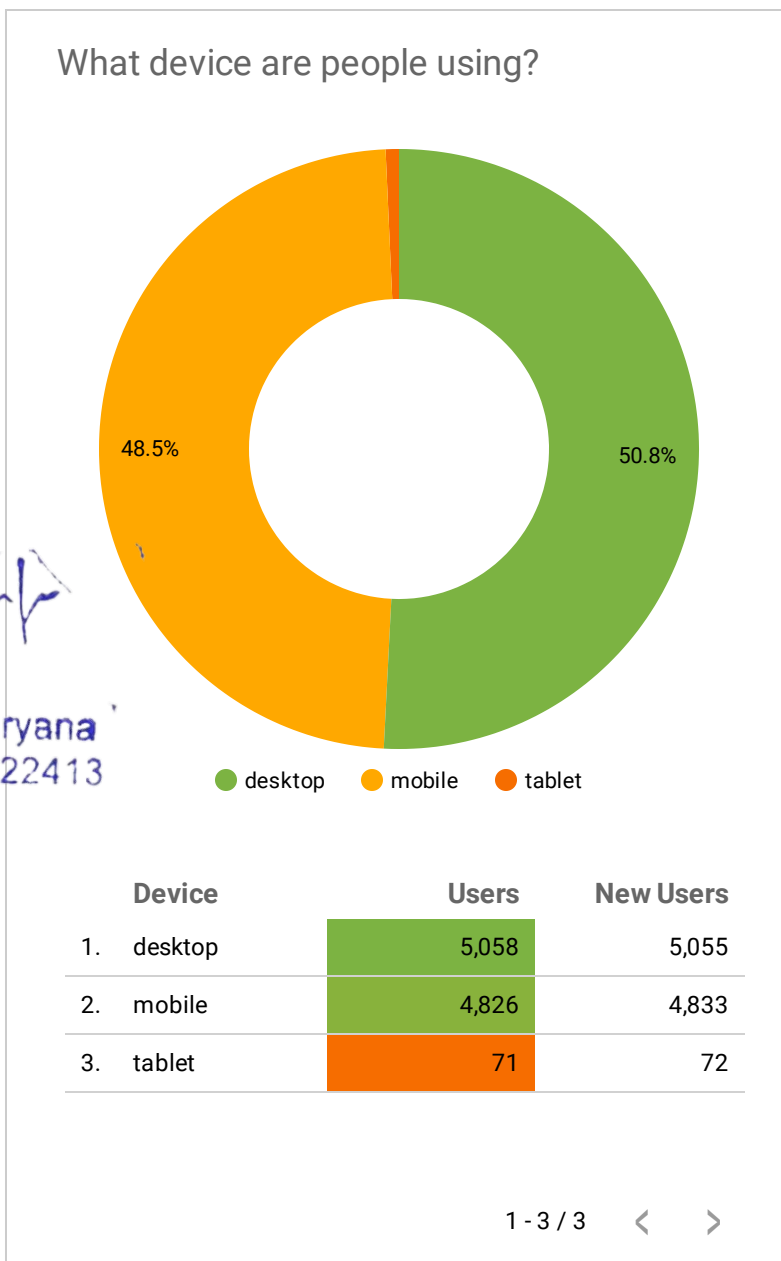

Registrar
 Amity University Haryana
 Manesar Gurgaon-122413

Audience Overview

Feb 21, 2022 - Feb 25, 2022

All Users
100.00% Users

Overview

Users 238	New Users 210	Sessions 364	Number of Sessions per User 1.53
Pageviews 1,335	Pages / Session 3.67	Avg. Session Duration 00:06:22	Bounce Rate 49.73%

Language	Users	% Users
1. en-us	126	52.94%
2. en-gb	59	24.79%
3. en-in	46	19.33%
4. en	5	2.10%
5. c	1	0.42%
6. ru	1	0.42%

[Handwritten Signature]
Registrar
Amity University Haryana
Manesar Gurgaon-122413

Google Analytics Audience Overview

Continent ▼ | Region ▼ | Channel ▼ | Device ▼ | Jan 1, 2021 - Oct 18, 2022 ▼

Your audience at a glance

Let's learn a bit more about your users!

PHYSICAL USERS ACCESSING

(5 working days)