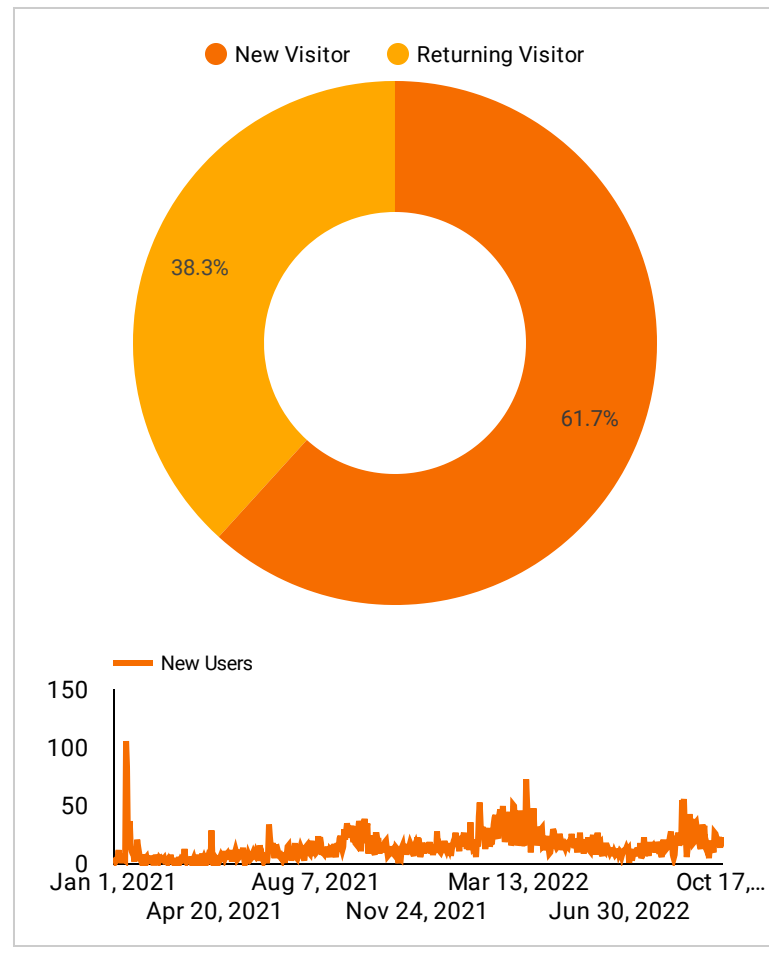

Google Analytics Audience Overview

Continent ▼ | Region ▼ | Channel ▼ | Device ▼ | Jan 1, 2021 - Oct 18, 2022 ▼

Your audience at a glance

Let's learn a bit more about your users!

PHYSICAL USERS ACCESSING

(5 working days)