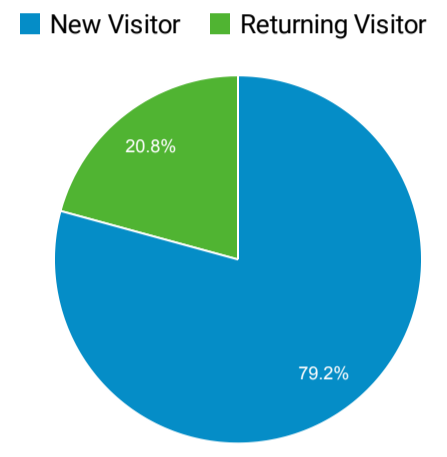

Registrar
 Amity University Haryana
 Manesar Gurgaon-122413

Audience Overview

Feb 21, 2022 - Feb 25, 2022

All Users
100.00% Users

Overview

Users 238	New Users 210	Sessions 364	Number of Sessions per User 1.53
Pageviews 1,335	Pages / Session 3.67	Avg. Session Duration 00:06:22	Bounce Rate 49.73%