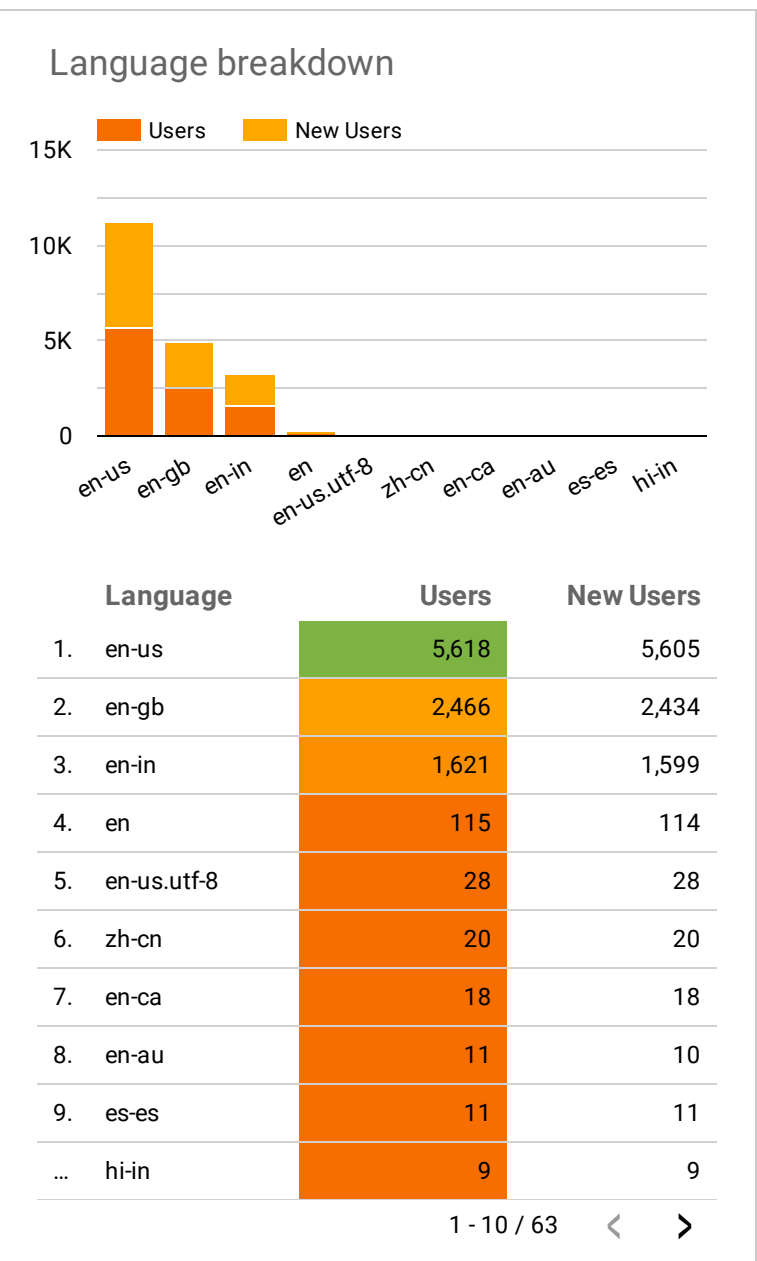

Language	Users	% Users
1. en-us	126	52.94%
2. en-gb	59	24.79%
3. en-in	46	19.33%
4. en	5	2.10%
5. c	1	0.42%
6. ru	1	0.42%

[Handwritten Signature]
Registrar
Amity University Haryana
Manesar Gurgaon-122413

Google Analytics Audience Overview

Continent ▼ | Region ▼ | Channel ▼ | Device ▼ | Jan 1, 2021 - Oct 18, 2022 ▼

Your audience at a glance

Let's learn a bit more about your users!

PHYSICAL USERS ACCESSING

(5 working days)